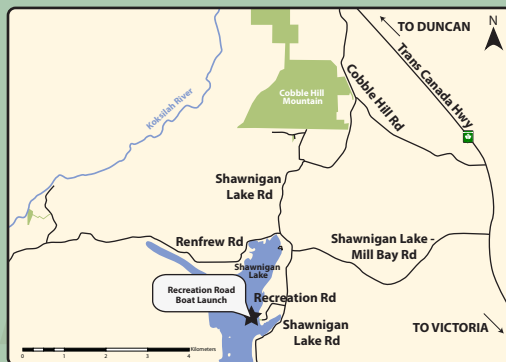

Shawnigan Lake

Recreation Rd

Barton Pl

Recreation Road Boat Launch

Electoral Area B - Shawnigan Lake

Parking

Water

Road

Boat Launch

CVRD Park

Private Property

Community Trail

Cowichan Valley Regional District
Bylaw #738