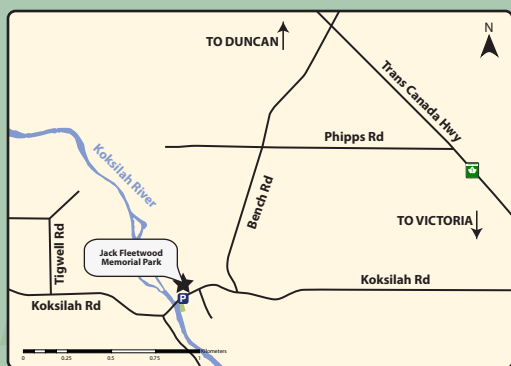

# Jack Fleetwood Memorial Park

Electoral Area E - Cowichan Station/Sahtlam/Glenora

Parking	Beach Access	Water	Road
Trail Access	Picnic Table	CVRD Park	Community Trail
Information	Stairs	Private Property	