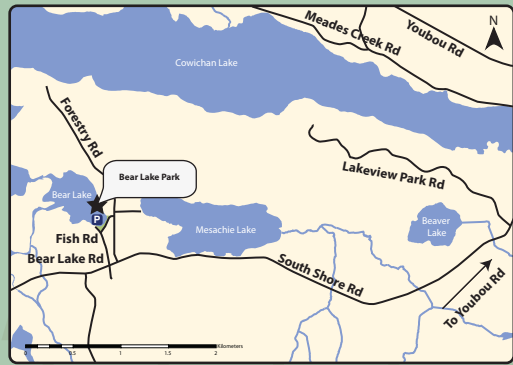

Bear Lake Park

Electoral Area F - Cowichan Lake South/Skutz Falls

	Information		Parking		Water		Road
	Trail Access		Bathrooms		CVRD Park		Community Trail
	Picnic Table		Beach Access		Private Property		